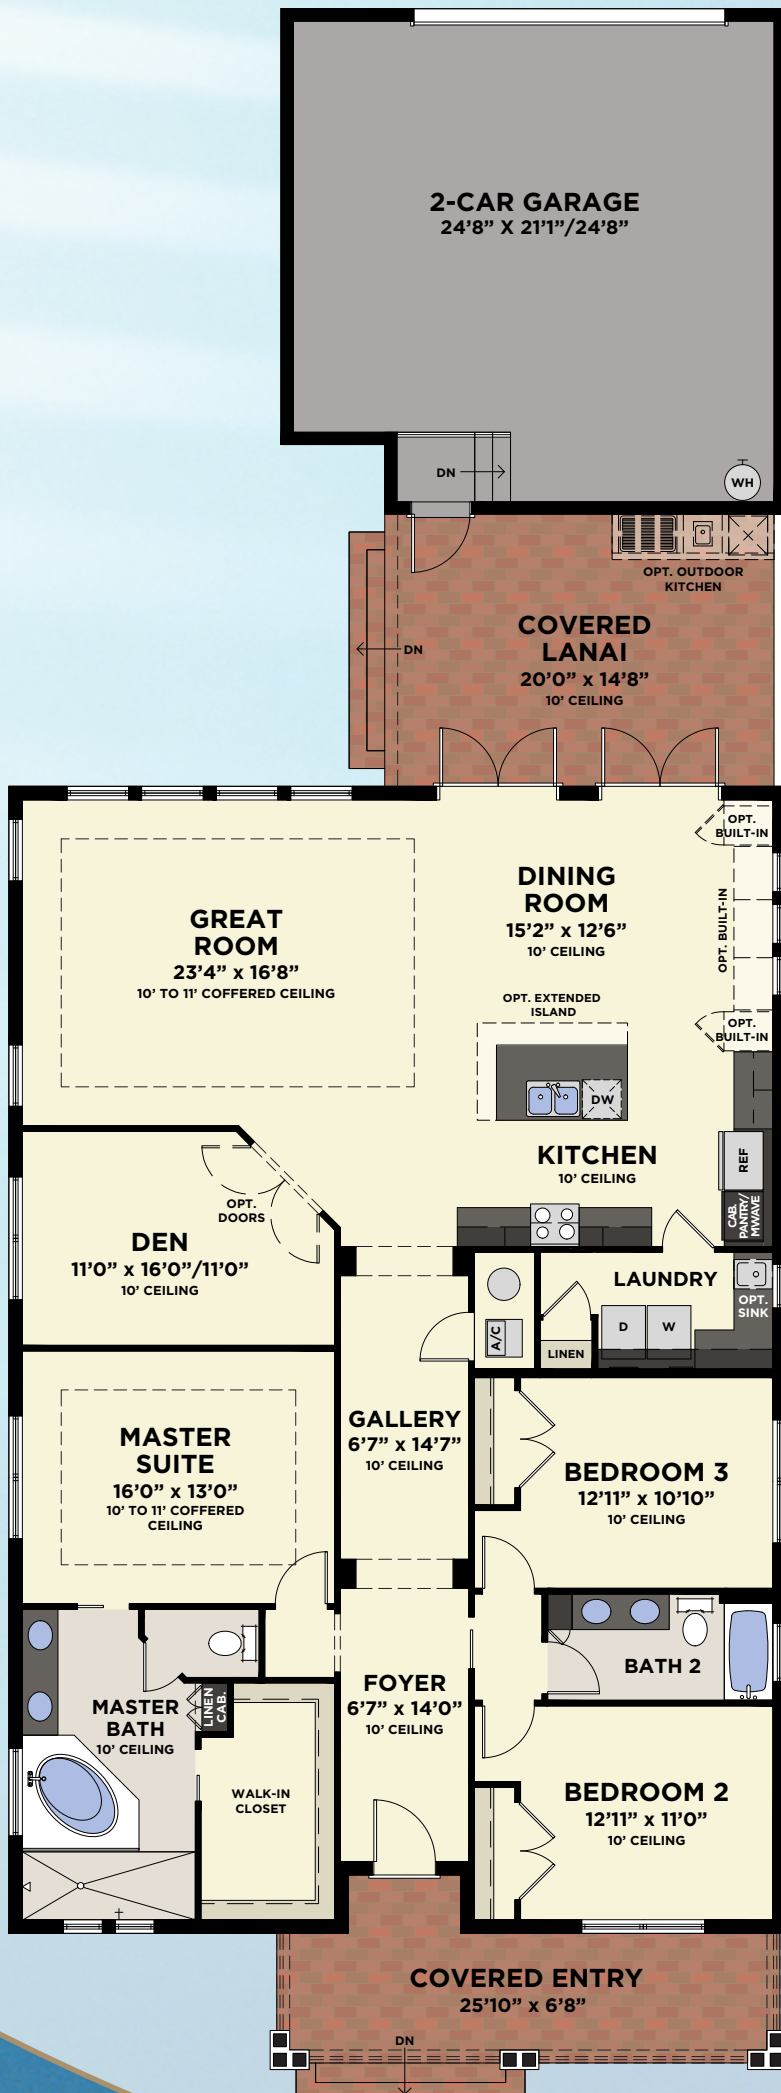

SALVEO COLLECTION
NICOLLE

3 BEDROOMS, DEN, 2 BATHS, 2-CAR GARAGE

ELEVATION A

ELEVATION B

ELEVATION C

AVAILABLE 3-CAR GARAGE
 (747 SQ. FT.)

NICOLLE

Total A/C Sq. Ft.	2,343
2-Car Garage	657
Covered Entry	203
Covered Lanai	289
Total Sq. Ft.	3,492

AVAILABLE ALTERNATE
 MASTER BATH