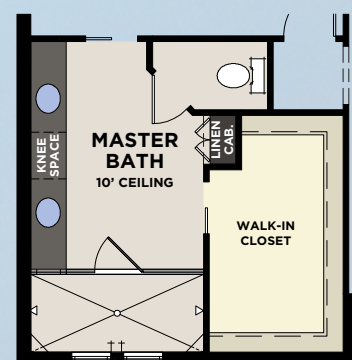

SALVEO COLLECTION
NICOLLE

3 BEDROOMS, DEN, 2 BATHS, 2-CAR GARAGE

ELEVATION A

ELEVATION B

ELEVATION C

AVAILABLE 3-CAR GARAGE
 (747 SQ. FT.)

NICOLLE

Total A/C Sq. Ft.	2,343
2-Car Garage	657
Covered Entry	203
Covered Lanai	289
Total Sq. Ft.	3,492

AVAILABLE ALTERNATE
 MASTER BATH