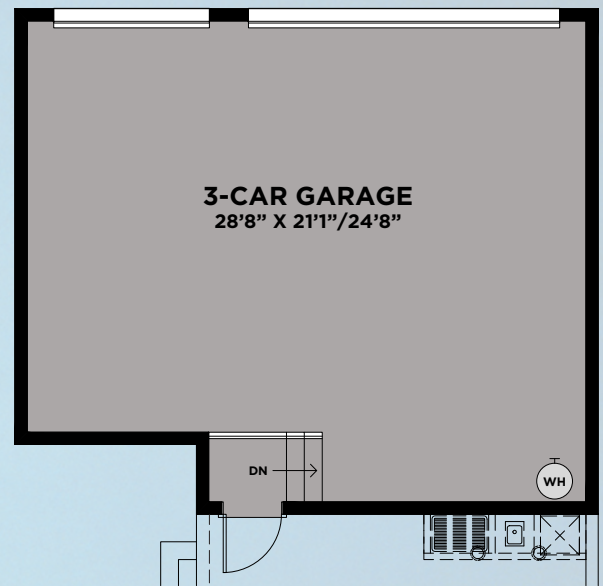

SALVEO COLLECTION
NICOLLE

3 BEDROOMS, DEN, 2 BATHS, 2-CAR GARAGE

ELEVATION A

ELEVATION B

ELEVATION C

AVAILABLE 3-CAR GARAGE
 (747 SQ. FT.)

NICOLLE

Total A/C Sq. Ft.	2,343
2-Car Garage	657
Covered Entry	203
Covered Lanai	289
Total Sq. Ft.	3,492